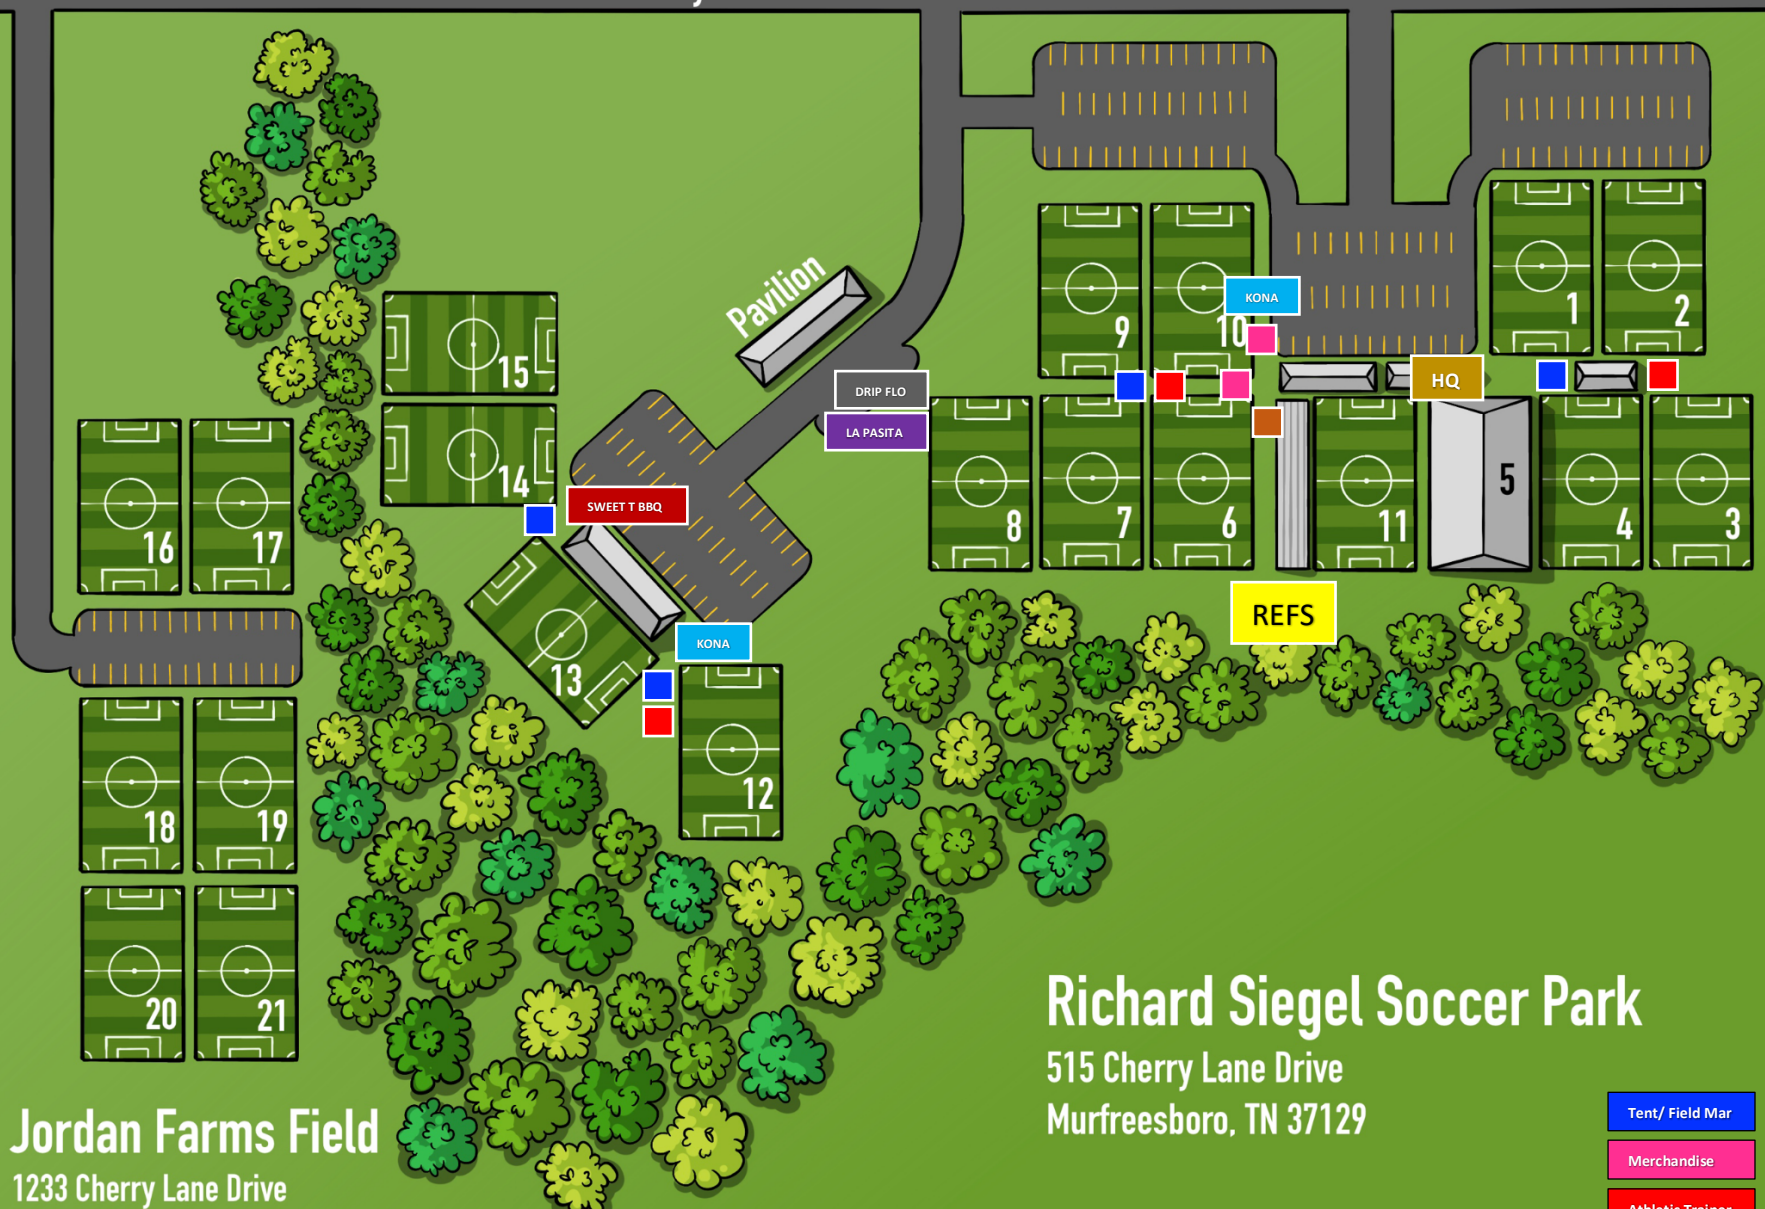

**KINGS HAMMER MURFREESBORO – STRIKERS CUP OCTOBER 14 - 16, 2022 FIELD MAP**

Cherry Lane Drive

Memorial Blvd. - Route 231

**Jordan Farms Field**  
 1233 Cherry Lane Drive  
 Murfreesboro, TN 37129

**Richard Siegel Soccer Park**  
 515 Cherry Lane Drive  
 Murfreesboro, TN 37129

- Tent/ Field Mar
- Merchandise
- Athletic Trainer
- TSS Photograph